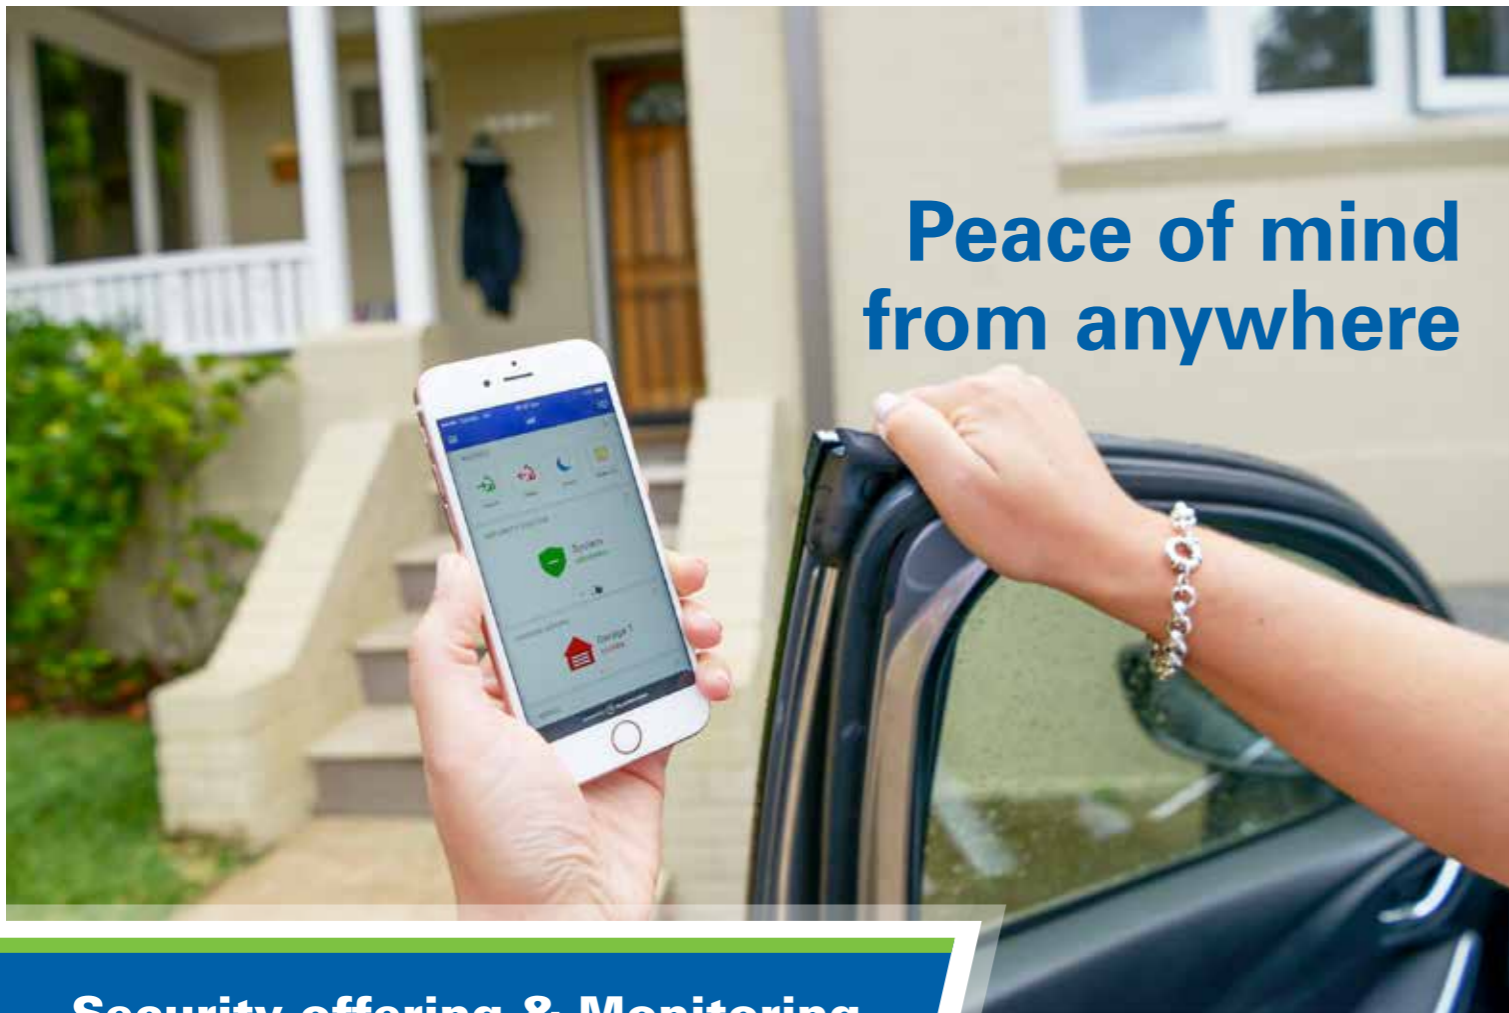

ADT Home Security System

**Peace of mind for
your home and family**

**Peace of mind
from anywhere**

Security offering & Monitoring

An ADT home security system can offer you and your family peace of mind.

With 24/7 back to base security monitoring your home has an extra level of protection even when you are not there. As a specialist in home security, ADT understands that all homes are unIQ2ue and as such offer a suite of different products to help not only protect your home but offer modern convenience. Take advantage of our 24/7 Live streaming cameras, check in on your home from your phone or smart device while at work or on holidays. We also offer home automation with our Automated Security package, allowing you to control appliances from your phone or smart device.

Interactive Smarts

With an ADT Interactive Security system you can monitor and control your home or business in real-time and from anywhere – from your Android or Apple device. ADT Interactive Security, video monitoring, energy management and home automation solutions give you instant awareness and remote control for the places you care about most.

Remote Features:

-  Arm and disarm your security panel
-  Turn lights on or off
-  Lock or unlock door with Zwave door lock support
-  Video analytics
-  4G, Bluetooth & Wifi support

Wireless Home Security Systems

ADT Security has a range of wireless security solutions which means an ADT security system can be installed with no cables and wiring throughout your home. Our alarm components work using RF technology to communicate signals to and from the system. The added advantage of wireless technology means servicing your wireless security alarm system can be done easily without the need to check metres of physical wiring. If you need to move home a wireless system is portable and can be quickly uninstalled and moved to your new home.